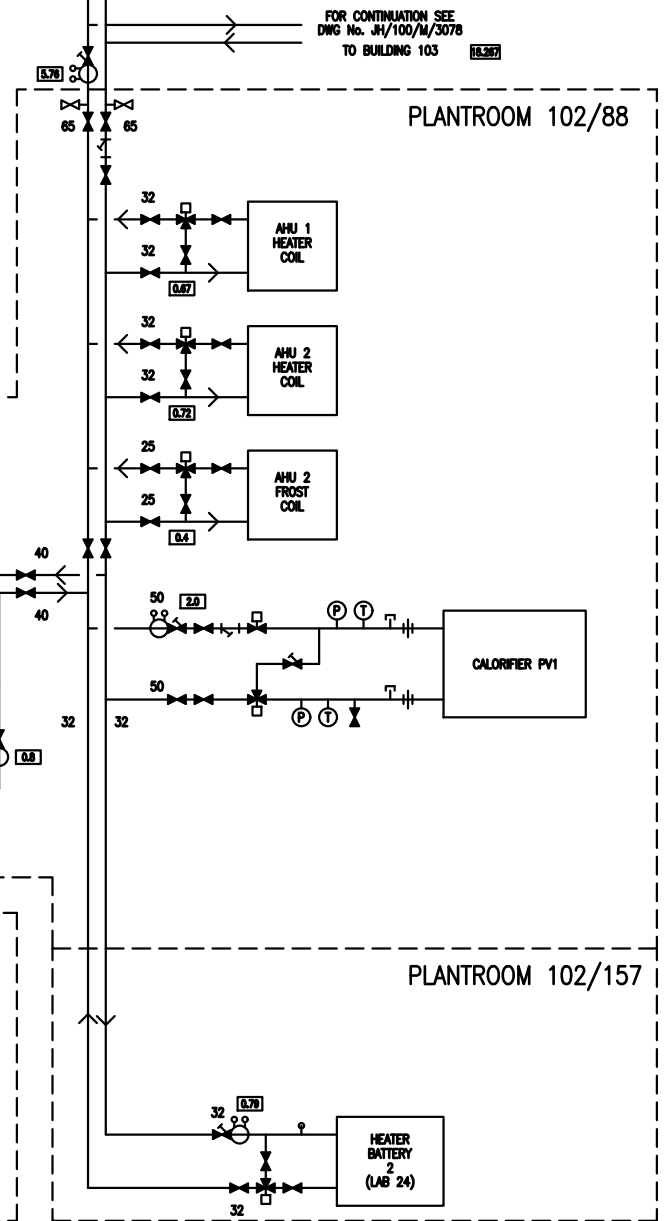

BUILDING 102

REVISIONS

8 : White St : Kibworth Beauchamp :
Leicestershire : LE8 0JG
E : theoffice@cinnabar-cad.co.uk
W : www.cinnabar-cad.co.uk
T : 0116 2796605 M : 07808 732119

CLIENT:		A CLIENT	
BUILDING:		CLIENT LOCATION	
DRAWING TITLE:		AN EXAMPLE MTHW HEATING SCHEMATIC LAYOUT	
SCALE @ 1:1, A1:	DATE:		
DRAWN:	CHECKED:	PROJECT NO:	
DRAWING NO:	REV:		