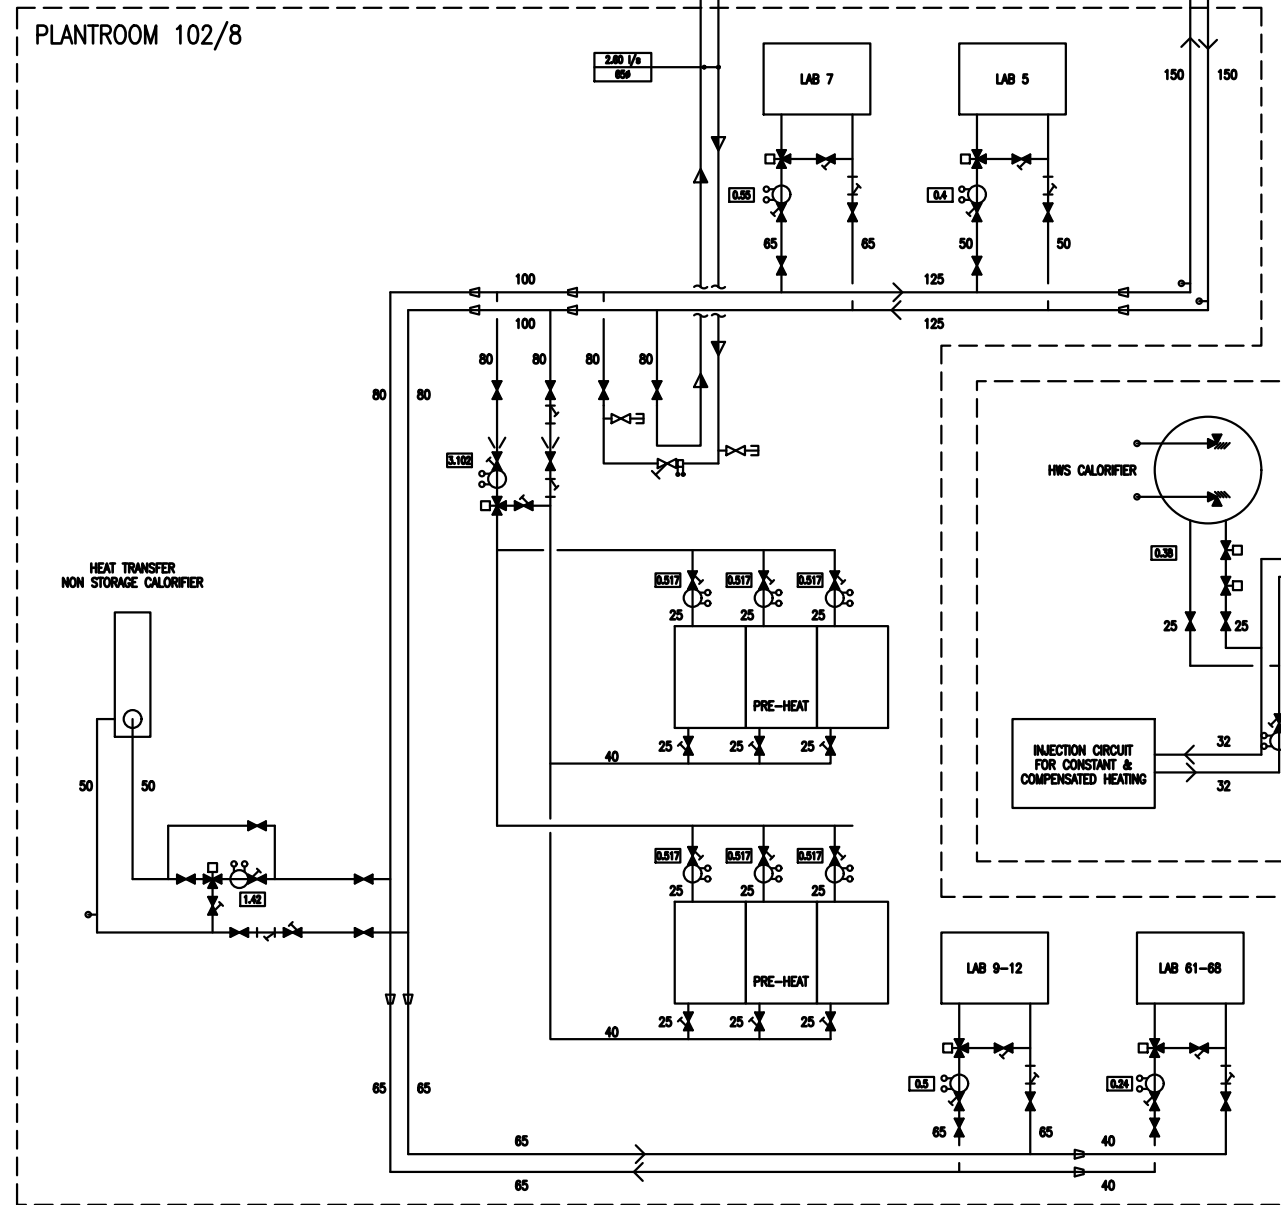

BUILDING 102

REVISIONS

8 : White St : Kibworth Beauchamp :
Leicestershire : LE8 0JG
E : theoffice@cinnabar-cad.co.uk
W : www.cinnabar-cad.co.uk
T : 0116 2796605 M : 07808 732119

CLIENT:		A CLIENT	
BUILDING:		CLIENT LOCATION	
DRAWING TITLE:		AN EXAMPLE MTHW HEATING SCHEMATIC LAYOUT	
SCALE @ 1:1, A1:	DATE:		
DRAWN:	CHECKED:	PROJECT NO:	
DRAWING NO:	REV:		