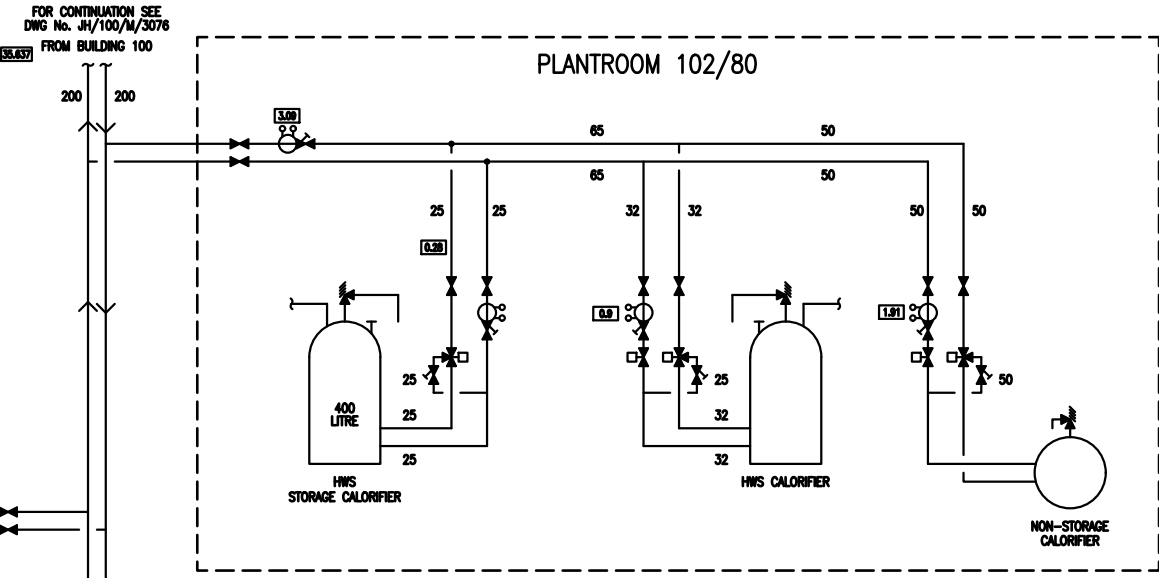

BUILDING 102

REVISIONS

8 : White St : Kibworth Beauchamp :
Leicestershire : LE8 0JG
E : theoffice@cinnabar-cad.co.uk
W : www.cinnabar-cad.co.uk
T : 0116 2796605 M : 07808 732119

CLIENT:		A CLIENT	
BUILDING:		CLIENT LOCATION	
DRAWING TITLE:		AN EXAMPLE MTHW HEATING SCHEMATIC LAYOUT	
SCALE @ 1:1, A1:	DATE:		
DRAWN:	CHECKED:	PROJECT NO:	
DRAWING NO:	REV:		