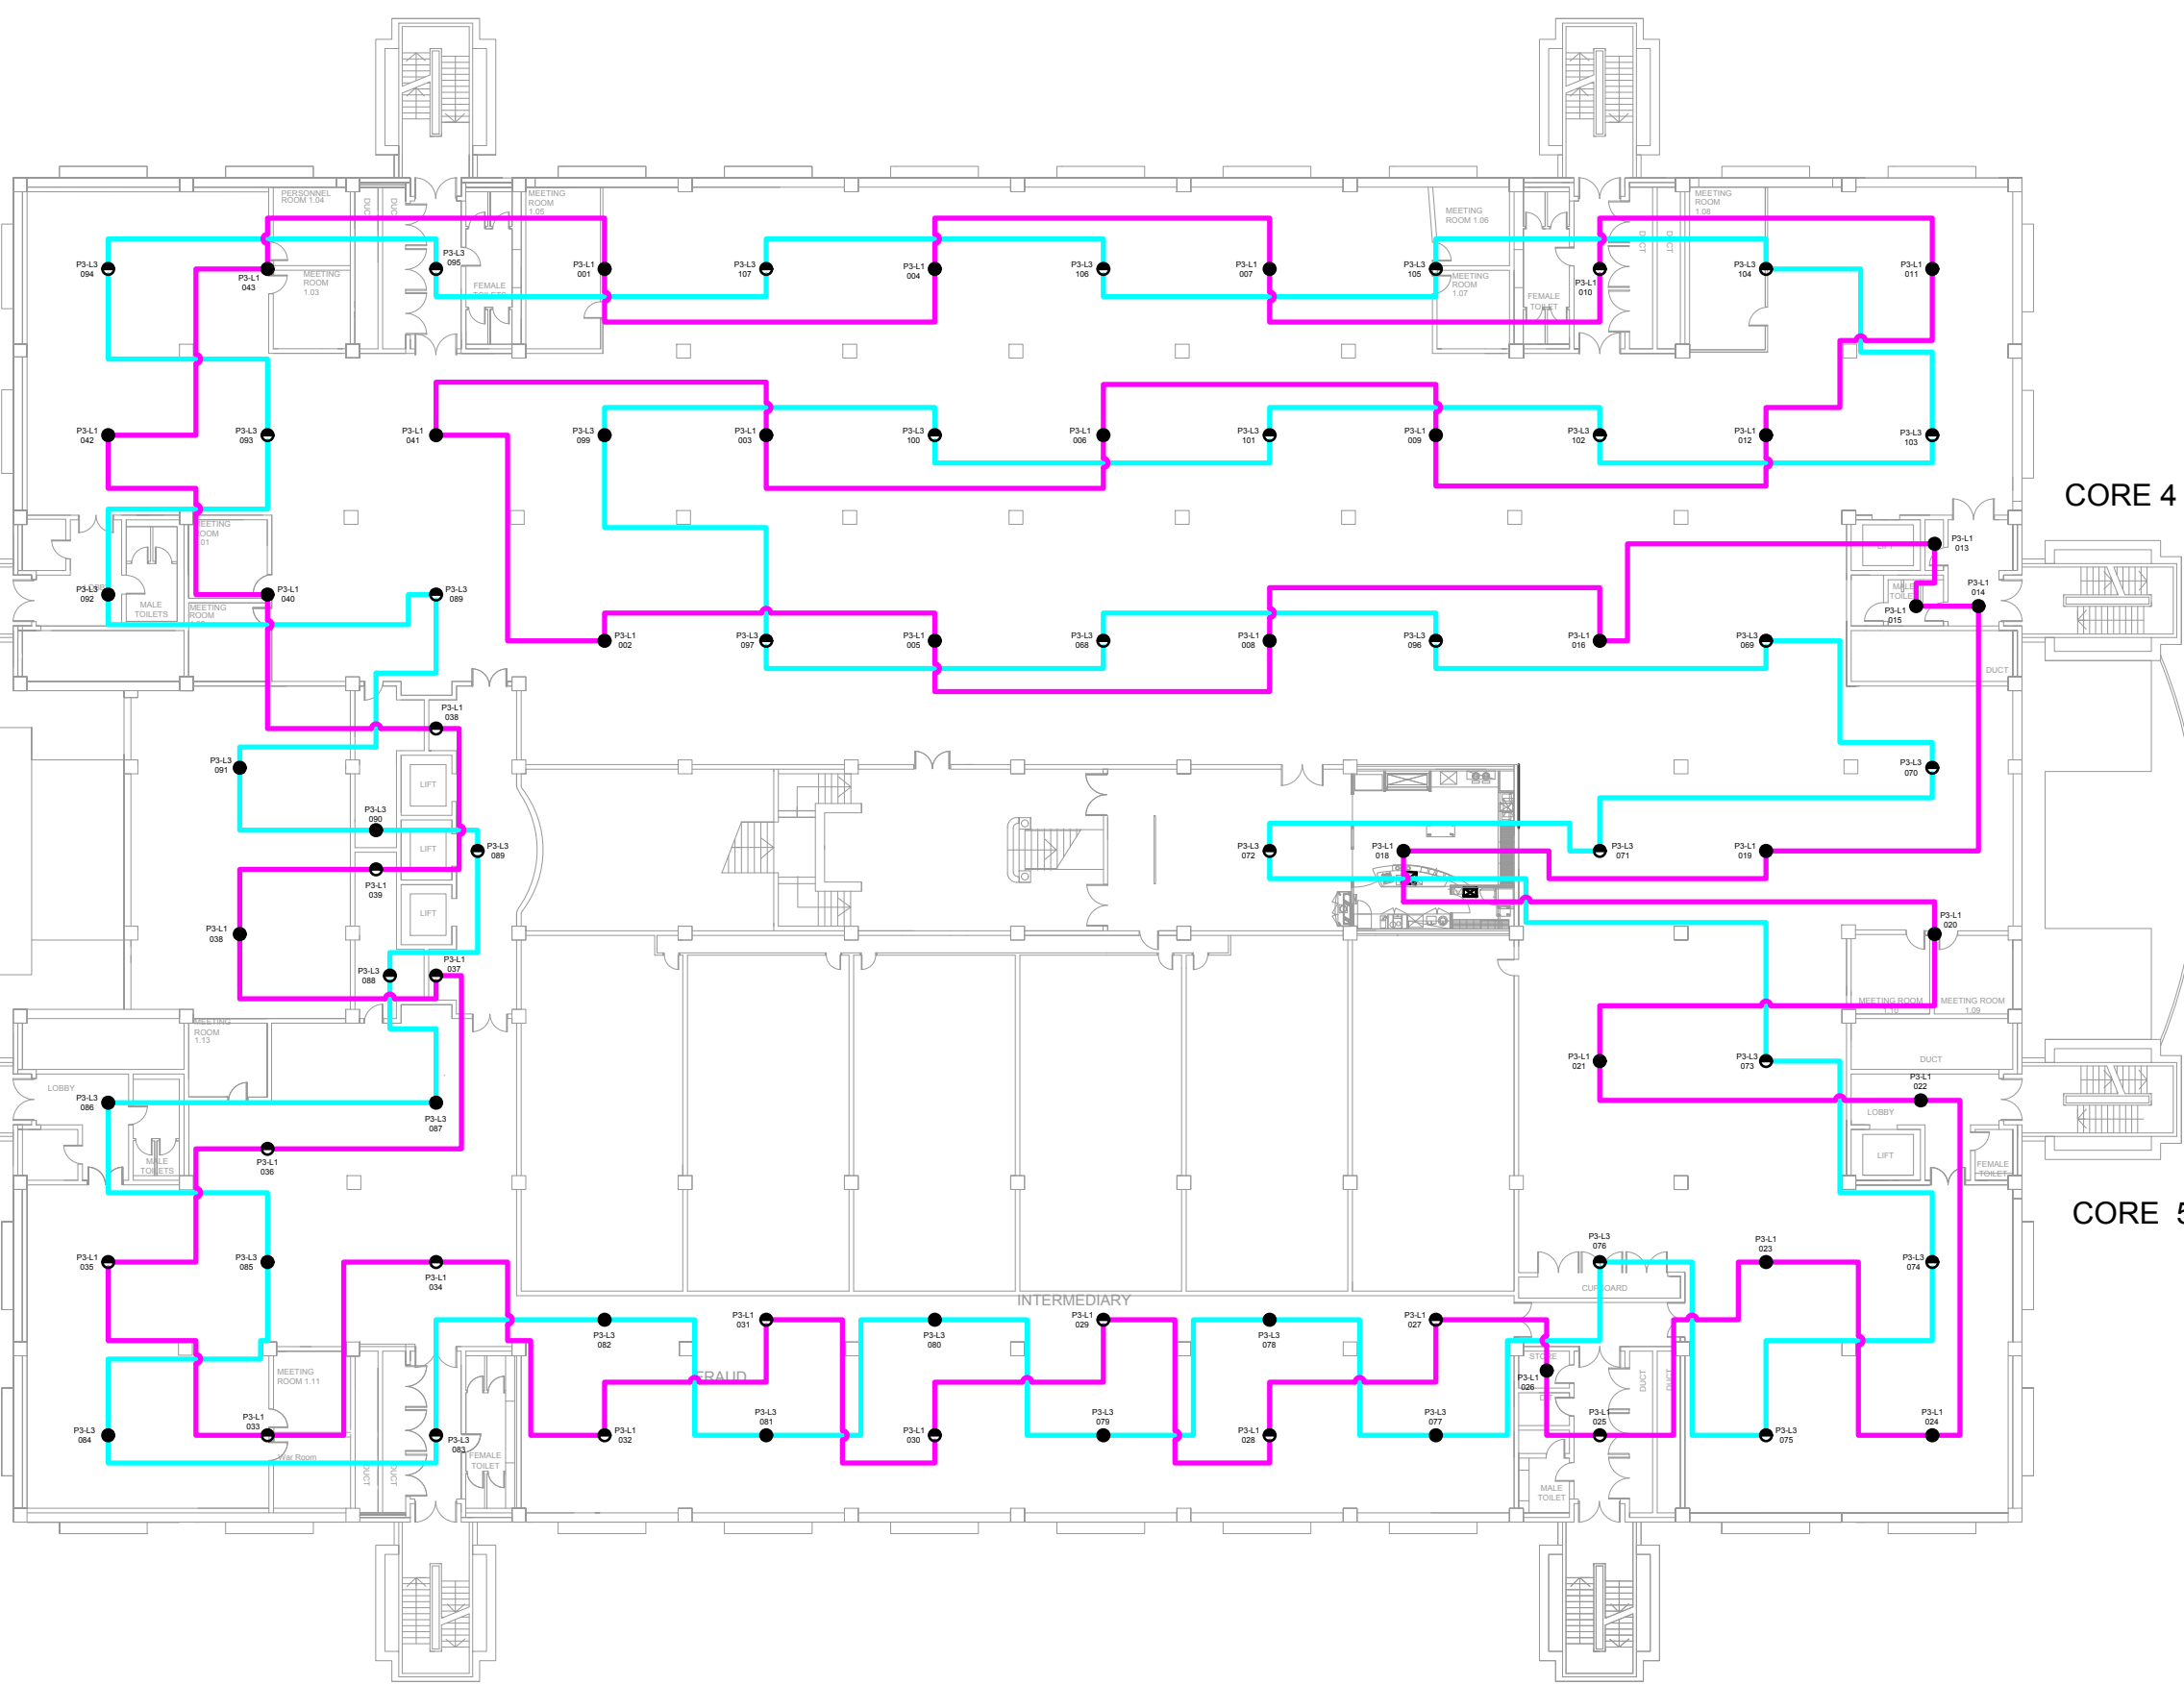

CORE 2

CORE 3

LEGEND

- IONISATION SMOKE DETECTOR
- OPTICAL SMOKE DETECTOR

CORE 1

CORE 4

CORE 8

CORE 5

First Floor

CORE 7

CORE 6

REVISIONS

Cinnabar
 8 : White St : Kibworth Beauchamp :
 Leicestershire : LE8 0JG
 E : theoffice@cinnabar-cad.co.uk
 W : www.cinnabar-cad.co.uk
 T : 0116 2796605 M : 07808 732119

CLIENT: A CLIENT	
BUILDING: A BUILDING AN ADDRESS AN ADDRESS A COUNTY AB1 2CD	
FLOOR: A FLOOR	
DRAWING TITLE: AS INSTALLED FIRE ALARM SYSTEM ABOVE CEILING LEVEL EXAMPLE DRAWING	
SCALE @ 1:1, A1: NTS	DATE:
DRAWN: G.R.W	CHECKED: PROJECT NO:
DRAWING NO:	REV: