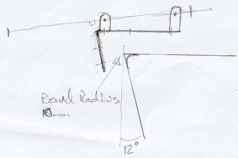

# BOW SPRIT BRACKET

Brass or Stainless  
3mm thick stock

All Dim in (mm)