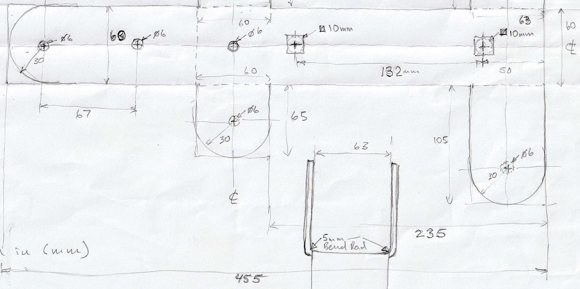

# BOW SPRIT BRACKET

Brass or Stainless  
3mm thick stock

All Dim in (mm)